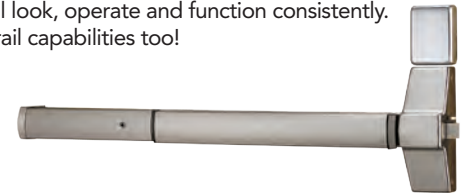

ALARM LOCK

Find out how to get staff training FREE at www.alarmlock.com or call 1-866-902-2444

ALARM LOCK SYSTEMS, INC. • 1-800-ALA-LOCK
345 Bayview Avenue • Amityville, NY 11701 Trilogy and Trilogy Networkx are registered trademarks of Alarm Lock Systems, Inc. A division of Napco. ALA491